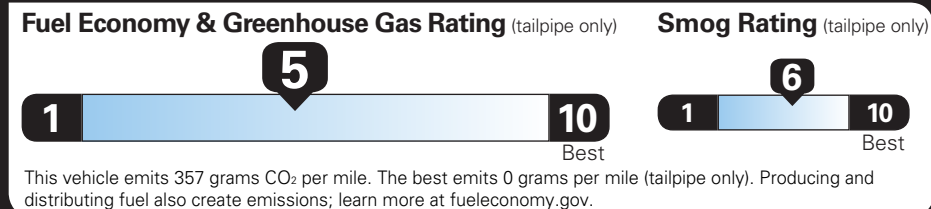

MANUFACTURER'S SUGGESTED RETAIL PRICE

STANDARD VEHICLE PRICE $39,895.00

OPTIONS & PRICING

OPTIONS INSTALLED BY THE MANUFACTURER (MAY REPLACE STANDARD EQUIPMENT SHOWN)

- DRIVETRAIN, ALL WHEEL DRIVE 2,000.00
- NAVIGATION AND BOSE PREMIUM 1,400.00
- AUDIO PACKAGE:
  - BOSE PREMIUM SURROUND SOUND 14-SPEAKER SYSTEM
  - CADILLAC USER EXPERIENCE WITH EMBEDDED NAVIGATION
- TECHNOLOGY PACKAGE: 1,350.00
  - AIR FILTER, POLLUTANT, ODOR AND FINE DUST
  - HEAD-UP DISPLAY
  - 12" DIAGONAL HD RECONFIGURABLE DRIVER CLUSTER DISPLAY
- CLIMATE PACKAGE: 1,200.00
  - SEATS, DRIVER & FRT PASSENGER 4-WAY POWER LUMBAR
  - SEATS, DRIVER & FRT PASSENGER HEATED
  - STEERING WHEEL, HEATED
  - SEATS, VENTILATED DRIVER

AND FRONT PASSENGER SUNROOF	1,050.00
LIGHTING PACKAGE:	250.00
• TURN SIGNAL, FRONT LAMP	
• LAMPS, FRONT LED CORNERING	
FRONT LICENSE PLATE BRACKET	15.00
TOTAL OPTIONS	$7,265.00
TOTAL VEHICLE & OPTIONS	$47,160.00
DESTINATION CHARGE	1,395.00

TOTAL VEHICLE PRICE* $48,555.00

EPA DOT Fuel Economy and Environment

Gasoline Vehicle

Fuel Economy **25** MPG
combined city/hwy
4.0 gallons per 100 miles

21 city
31 highway

CT4 AWD
Compact cars range from 17 to 105 MPG. The best vehicle rates 140 MPGe.

You spend **$3,250** more in fuel costs over 5 years compared to the average new vehicle.

Annual fuel cost **$2,550**

Actual results will vary for many reasons, including driving conditions and how you drive and maintain your vehicle. The average new vehicle gets 28 MPG and costs $9,500 to fuel over 5 years. Cost estimates are based on 15,000 miles per year at $4.25 per gallon. MPGe is miles per gasoline gallon equivalent. Vehicle emissions are a significant cause of climate change and smog.

fuel economy.gov
Calculate personalized estimates and compare vehicles

GOVERNMENT 5-STAR SAFETY RATINGS

This vehicle has not been rated by the government for overall vehicle score, frontal crash, side crash or rollover risk.

Source: National Highway Traffic Safety Administration (NHTSA)
www.safercar.gov or 1-888-327-4236

Equipped with the safety and security of OnStar®

Visit onstar.com for details.
onstar.com/privacy

PARTS CONTENT INFORMATION

FOR VEHICLES IN THIS CARLINE:
U.S./CANADIAN PARTS CONTENT: 37%
MAJOR SOURCES OF FOREIGN PARTS CONTENT: MEXICO 21%
CHINA 15%

NOTE: PARTS CONTENT DOES NOT INCLUDE FINAL ASSEMBLY, DISTRIBUTION, OR OTHER NON-PARTS COSTS.

FOR THIS VEHICLE:
FINAL ASSEMBLY POINT: LANSING, MI U.S.A.
COUNTRY OF ORIGIN: ENGINE: UNITED STATES
TRANSMISSION: UNITED STATES

This label has been applied pursuant to Federal law - Do not remove prior to delivery to the ultimate purchaser. *Includes Manufacturer's Recommended Pre-Delivery Service. Does not include dealer installed options and accessories not listed above, local taxes or license fees.

© 2009 General Motors LLC
GMLBL_PROD_0043 - 10/23/2023

ORDER NO DWWS04 SALES CODE E
SALES MODEL CODE 6DC69
DEALER NO 35742
FINAL ASSEMBLY: LANSING, MI U.S.A.

VIN 1G6DF5RK5S0113725 REISSUE

DEALER TO WHOM DELIVERED
MIRACLE CADILLAC OF KUTZTOWN
14165 KUTZTOWN
FLEETWOOD, PA 19522-8658