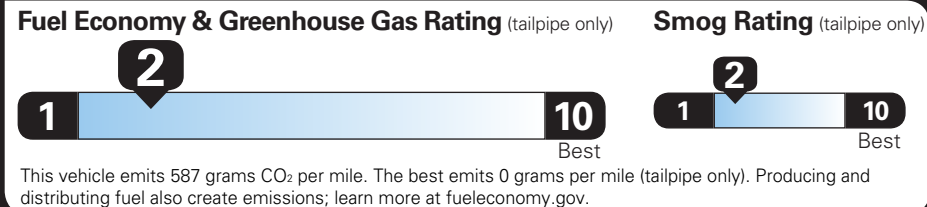

- AUDIO SYSTEM, AKG PREMIUM 16-SPEAKER
- WIRELESS CHARGING
- SEATS, DRIVER & FRT PASSENGER VENTILATED
- TIRE INFLATOR KIT
- PREMIUM HEADLAMP SYSTEM
- 5G VEHICLE CONNECTIVITY
- MIRRORS, OUTSIDE HEATED POWER ADJUSTABLE, POWER-FOLDING
- REAR SEAT REMINDER
- HANDS FREE DECKLID RELEASE
- HEAD-UP DISPLAY
- INSIDE REAR VIEW MIRROR CAMERA

SAFETY & SECURITY

- REAR PEDESTRIAN ALERT
- TEEN DRIVER
- TIRE PRESSURE MONITOR SYSTEM
- HD SURROUND VISION
- SAFETY ALERT SEAT
- FRONT AND REAR PARK ASSIST

MANUFACTURER'S SUGGESTED RETAIL PRICE

STANDARD VEHICLE PRICE $98,900.00

OPTIONS & PRICING

OPTIONS INSTALLED BY THE MANUFACTURER (MAY REPLACE STANDARD EQUIPMENT SHOWN)

GAS GUZZLER TAX	2,100.00
ULTRA VIEW SUNROOF	1,450.00
BRAKE CALIPERS, RED	595.00
INTERIOR PROTECTION PACKAGE (DEALER INSTALLED)	350.00
BATTERY PROTECTION PACKAGE (DEALER INSTALLED)	195.00
HIGHWAY SAFETY KIT (DEALER INSTALLED)	175.00
FRONT LICENSE PLATE BRACKET	15.00
TOTAL OPTIONS	$4,880.00
TOTAL VEHICLE & OPTIONS	$103,780.00
DESTINATION CHARGE	1,795.00

TOTAL VEHICLE PRICE* $105,575.00

EPA DOT Fuel Economy and Environment

Gasoline Vehicle

Fuel Economy **15** MPG
13 city 20 highway
6.7 gallons per 100 miles
$2,100 gas guzzler tax

You spend **$12,250** more in fuel costs over 5 years compared to the average new vehicle.

Annual fuel cost **$4,150**

Actual results will vary for many reasons, including driving conditions and how you drive and maintain your vehicle. The average new vehicle gets 29 MPG and costs $8,500 to fuel over 5 years. Cost estimates are based on 15,000 miles per year at $4.15 per gallon. MPGe is miles per gasoline gallon equivalent. Vehicle emissions are a significant cause of climate change and smog.

fuelconomy.gov
Calculate personalized estimates and compare vehicles

GOVERNMENT 5-STAR SAFETY RATINGS

Overall Vehicle Score Not Rated
Based on the combined ratings of frontal, side and rollover. Should ONLY be compared to other vehicles of similar size and weight.

Frontal Crash Not Rated
Based on the risk of injury in a frontal impact. Should ONLY be compared to other vehicles of similar size and weight.

Side Crash ★★★★★
Based on the risk of injury in a side impact.

Rollover ★★★★★
Based on the risk of rollover in a single-vehicle crash.

Star ratings range from 1 to 5 stars (★★★★★) with 5 being the highest. Source: National Highway Traffic Safety Administration (NHTSA) www.safercar.gov or 1-888-327-4236

PARTS CONTENT INFORMATION

FOR VEHICLES IN THIS CARLINE:
U.S./CANADIAN PARTS CONTENT: 35%
MAJOR SOURCES OF FOREIGN PARTS CONTENT: MEXICO 23% CHINA 15%

NOTE: PARTS CONTENT DOES NOT INCLUDE FINAL ASSEMBLY, DISTRIBUTION, OR OTHER NON-PARTS COSTS.

FOR THIS VEHICLE:
FINAL ASSEMBLY POINT: LANSING, MI U.S.A.
COUNTRY OF ORIGIN: ENGINE: UNITED STATES TRANSMISSION: UNITED STATES

This label has been applied pursuant to Federal law - Do not remove prior to delivery to the ultimate purchaser. *Includes Manufacturer's Recommended Pre-Delivery Service. Does not include dealer installed options and accessories not listed above, local taxes or license fees.

© 2009 General Motors LLC GMLBL_PROD_0044 - 11/01/2025

ORDER NO FMKCMK SALES CODE E
SALES MODEL CODE 6DF79
DEALER NO 35742
FINAL ASSEMBLY:
LANSING, MI U.S.A.

VIN 1G6D25R64T0861155 REISSUE

DEALER TO WHOM DELIVERED
MIRACLE CADILLAC OF KUTZTOWN
14165 KUTZTOWN
FLEETWOOD, PA 19522-8658

Better drives start with OnStar®
Activate today
Learn more at onstar.com, or scan the QR code
onstar.com/privacy